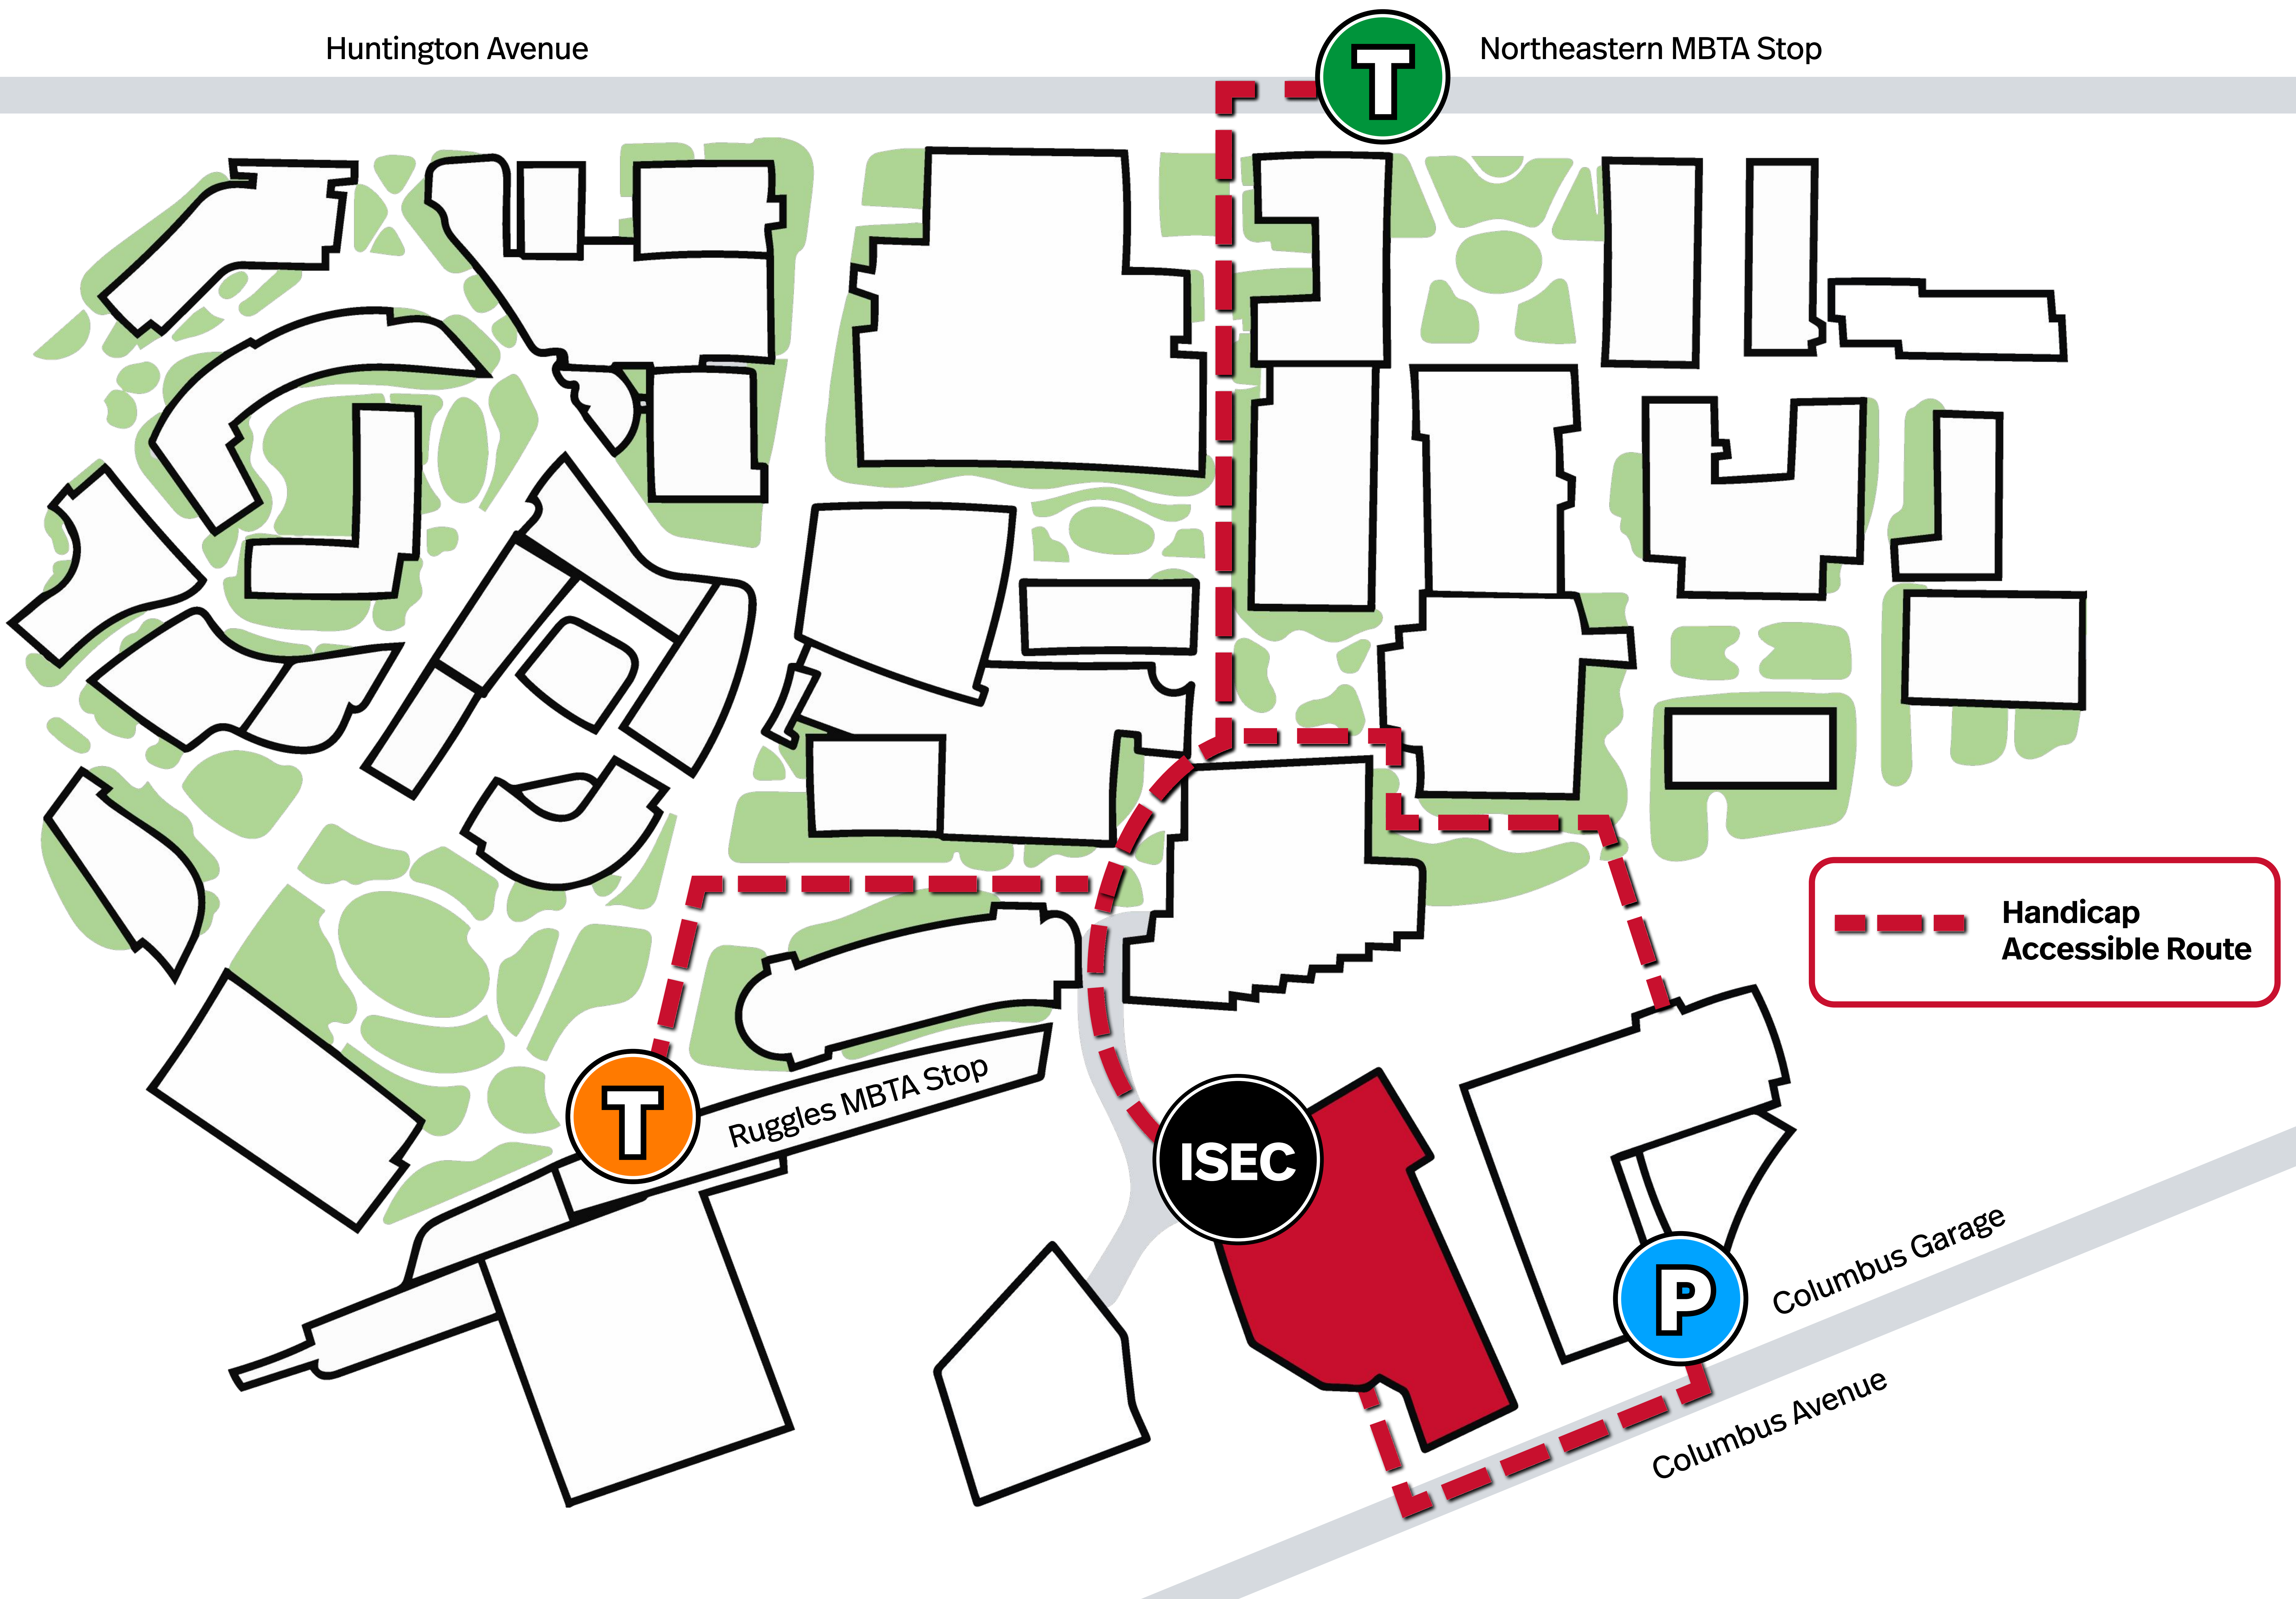

New Faculty Orientation

August 20 & 21, 2024

Interdisciplinary Science and Engineering Complex

1st Floor

805 Columbus Ave, Boston, MA 02120

Northeastern Campus Map

Huntington Avenue

Northeastern MBTA Stop

Handicap Accessible Route

Columbus Avenue
Columbus Garage